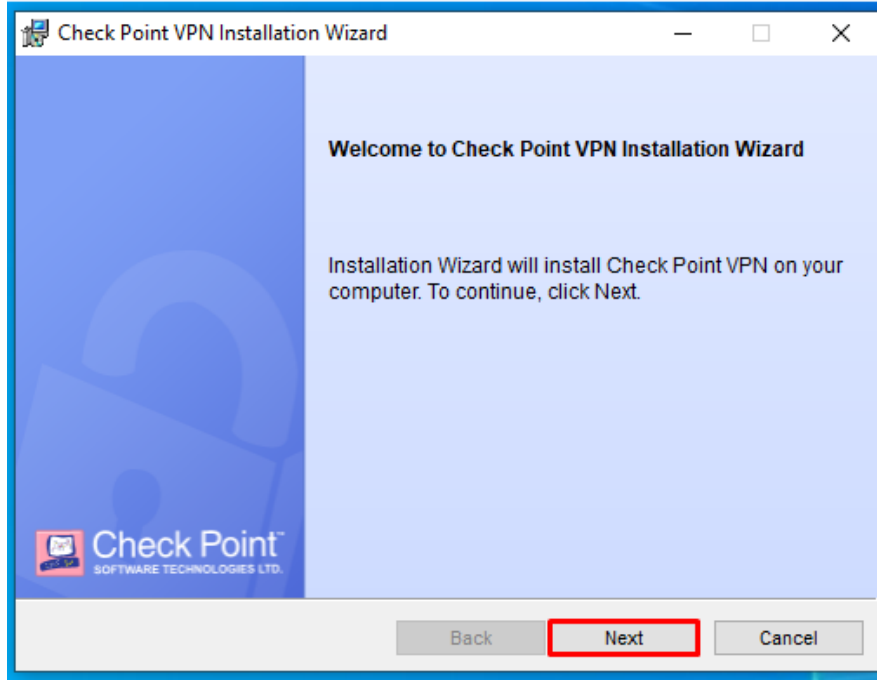

2. İndirdiđiniz programı yönetici olarak alıřtırınız.
3. Gelen ekranda **Next** butonuna tıklayınız