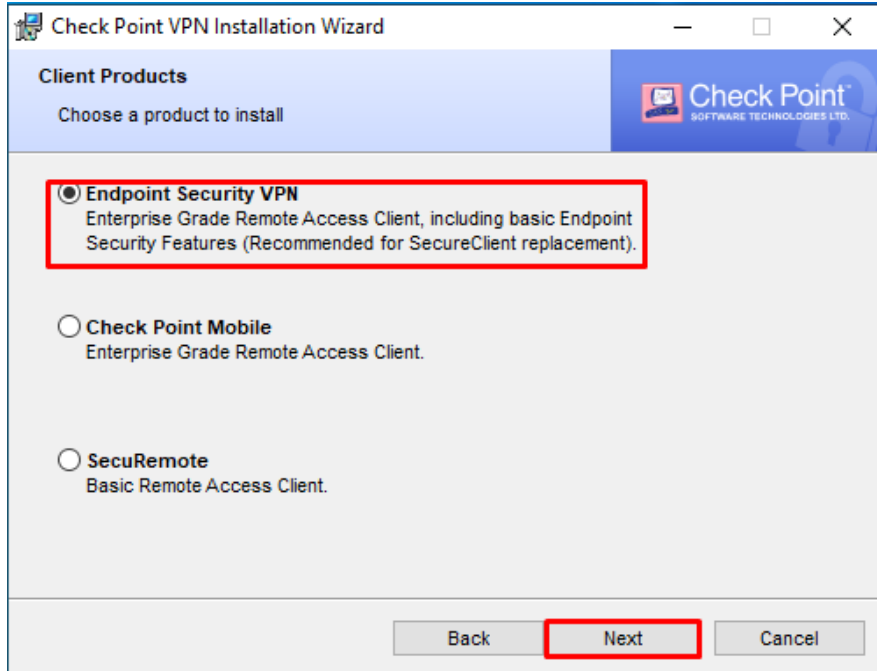

4. **Endpoint Security VPN**'i seip **Next** butonuna tıklayınız